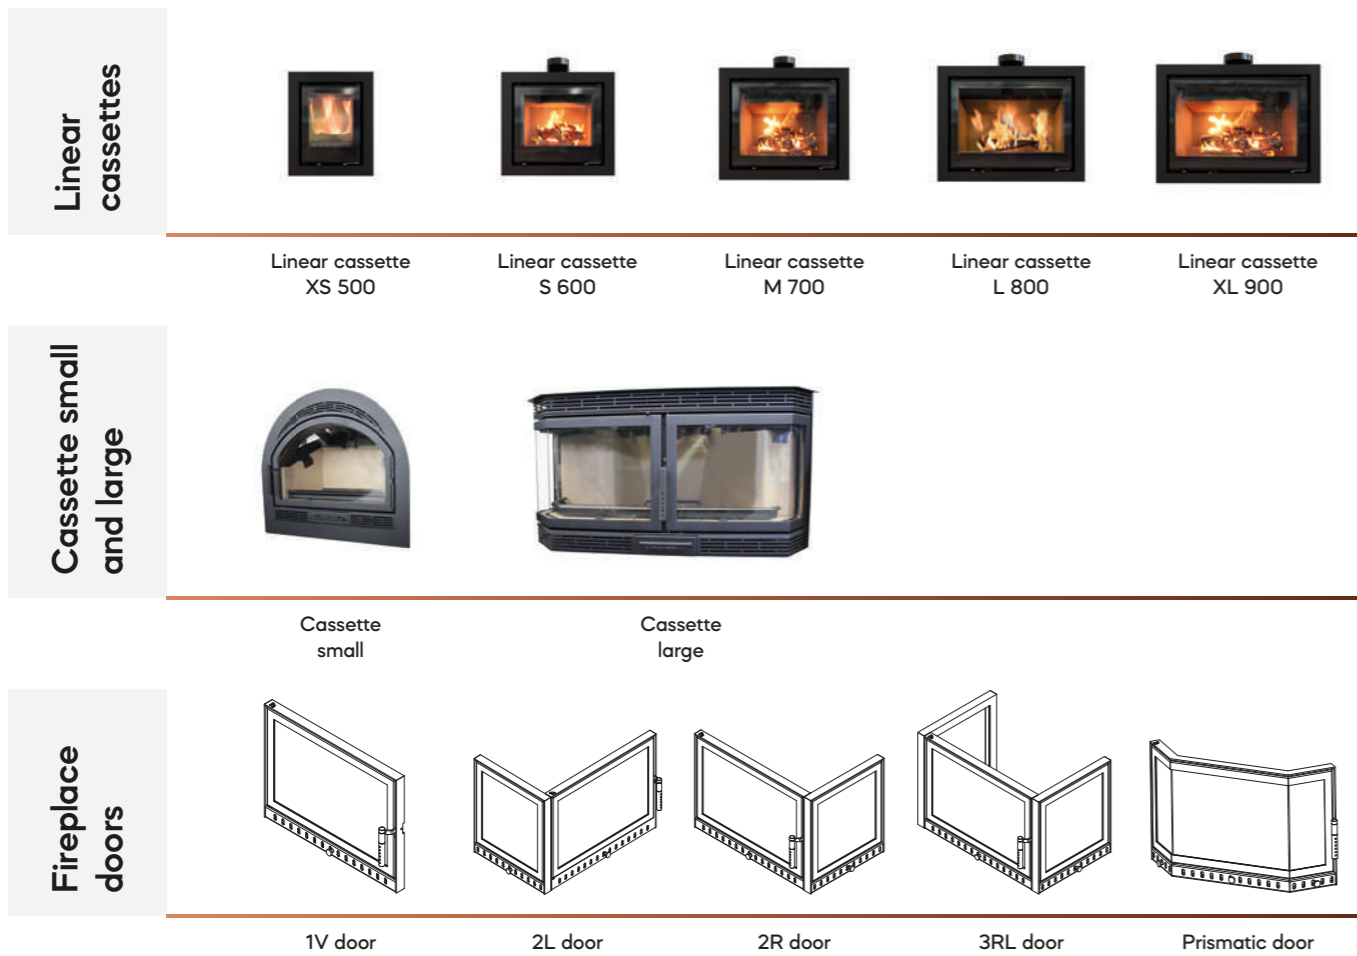

## INSTALLATION EXAMPLE

The cassettes are perfectly adapted to your fireplace in their function, have a modern design and are easy and uncomplicated to install.

before

after

## INSTALLATION EXAMPLE

The fireplace doors are adapted to the specific fireplace. Different versions and designs are available on request.

Cassettes		Linear cassette XS 500	Linear cassette S 600	Linear cassette M 700	Linear cassette L 800	Linear cassette XL 900	Casette small	Casette large		
Dimensions	Door height	mm	492	515	565	585	605	made to measure	made to measure	
	Door width	mm	381	562	662	762	862	up to 700	from 700	
	Door depth	mm	-	-	-	-	-	made to measure	made to measure	
	Flue gas connection Ø	mm	130	150	150	180	200	made to measure	made to measure	
Performance	Standard	Energy efficiency class	A+	A	A	A	A	A+	A+	
		Nominal output	kW	4.0	5.0	6.0	7.0	8.0	6.0	8.0
		Heat output range	kW	4.0-5.2	4.5-6.5	4.5-7.8	4.5-9.1	5.6-10.4	4.5-7.8	5.6-10.4
		Efficiency	%	>80	79	78	78	78	>80	80
	with HFS	Energy efficiency class	-	-	-	-	-	-	-	-
		Nominal output	kW	-	-	-	-	-	-	-
		Heat output range	kW	-	-	-	-	-	-	-
		Efficiency	%	-	-	-	-	-	-	-
	S	Energy efficiency class	-	-	-	-	-	-	-	-
		Nominal output	kW	-	-	-	-	-	-	-
		Heat output range	kW	-	-	-	-	-	-	-
		Efficiency	%	-	-	-	-	-	-	-
Inspections	2nd level BImSchV 2010 (German immission protection directive)	✓	✓	✓	✓	✓	✓	✓	✓	
	15a B-VG	✓	✓	✓	✓	✓	✓	✓	✓	
	European Ecodesign Directive 2022	✓	✓	✓	✓	✓	✓	✓	✓	
	Operation with open combustion chamber	-	-	-	-	-	-	-	-	
Information	Weight (approx.)	kg	54	83	103	130	150	-	-	
	Door function		hinged	hinged	hinged	hinged	hinged	hinged	hinged	
	Glazing		simple	simple	simple	simple	simple	simple	simple	