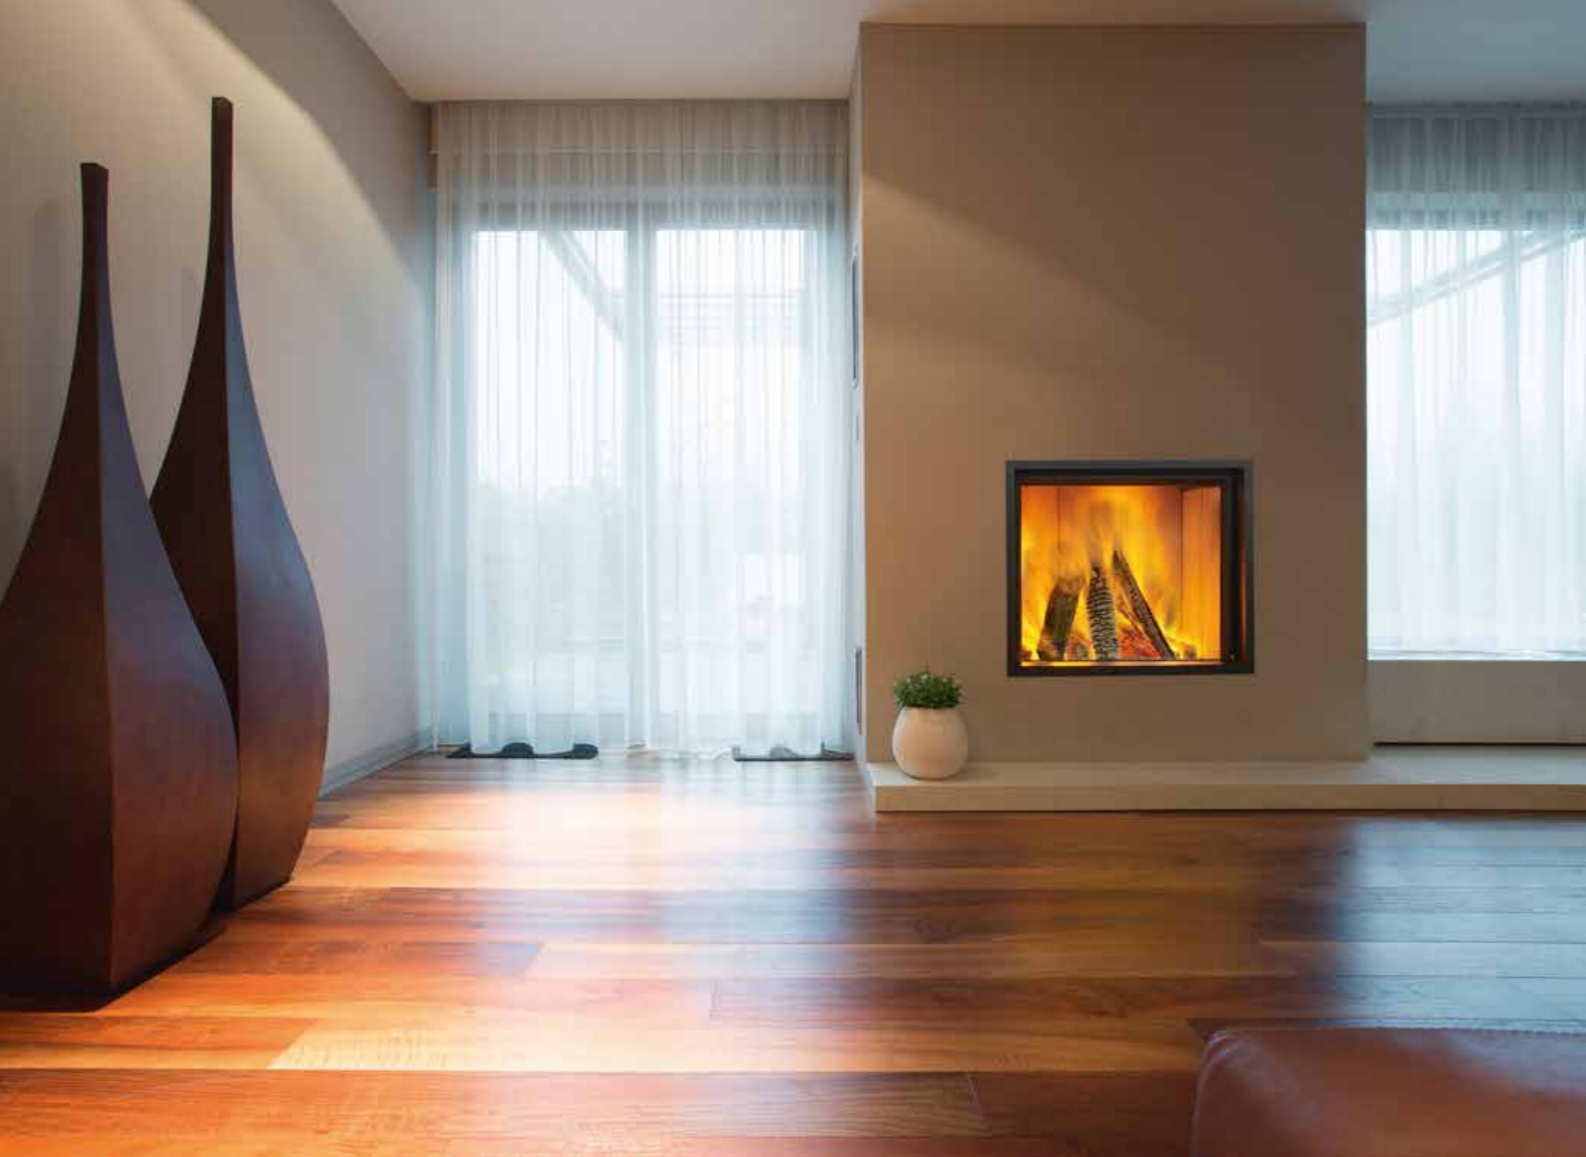

*“Interior architecture is a visual art
and the interiors speak for themselves”*

Unknown

08